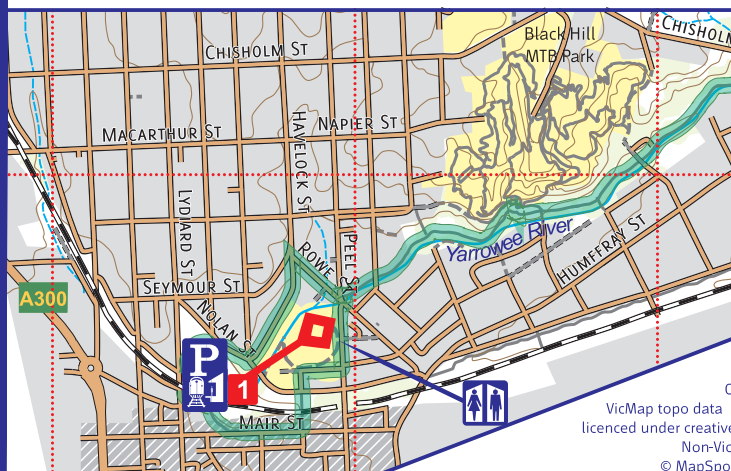

Ballarat Off-road Ride, Out & Back

Scale 1:25,000 Grid 1 km squares
Magnetic North MGA Zone 54

Green (easy) trail 10km
Blue (more difficult) trails +5km

Further Goldfields Track local ride or walk circuits at gdt.org.au

Legend

- Park, Reserve
- Forest
- Suburban
- Retail
- Unsealed road
- Track
- Path
- Green (easy) ride route
- Blue (more difficult) ride route
- 1 Entry point, rail station and Goldfields Track trail head
- 2 Entry point, Brown Hill Reserve
- 3 Entry point, Gong Gong Reservoir

Magnetic

GPX file and further info
goo.gl/tBrczU

COPYRIGHT:
VicMap topo data © The State of Victoria 2016
licenced under creativecommons.org/licenses/by/4.0/.
Non-VicMap information
© MapSport Cartographic 2018