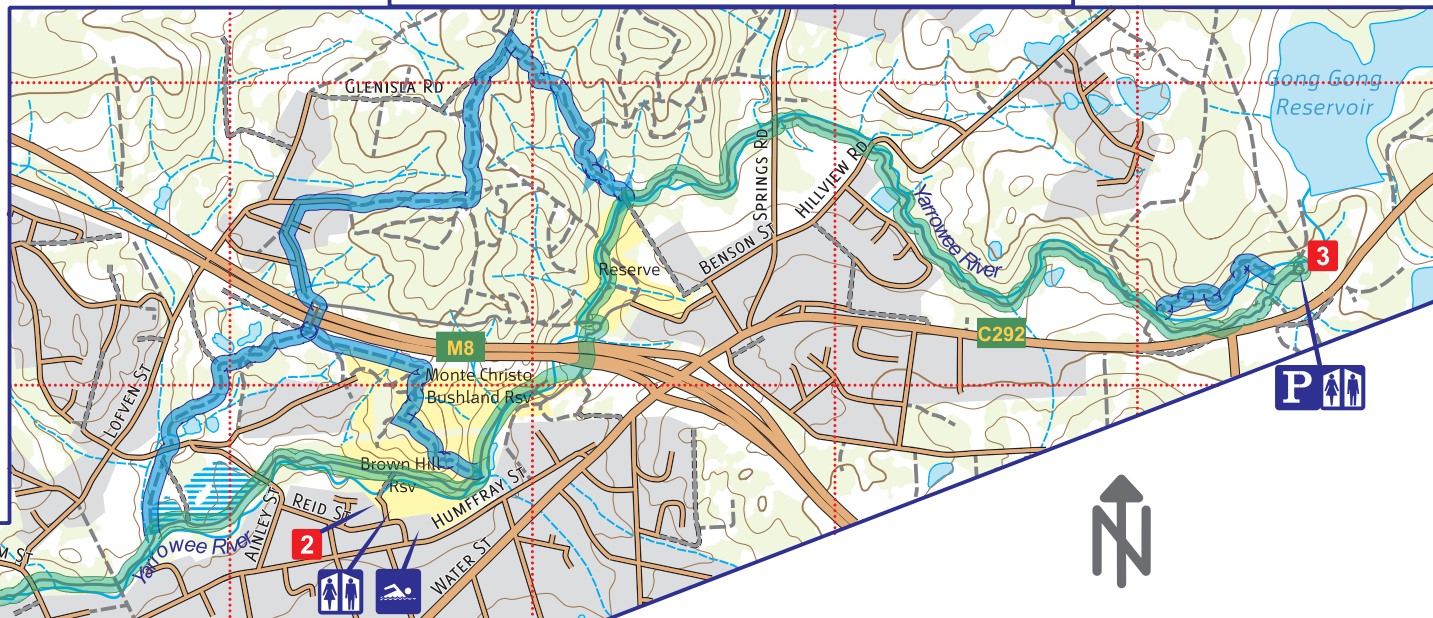

Ballarat Off-road Ride, Out & Back

Scale 1:25,000 Grid 1 km squares
Magnetic North MGA Zone 54

Green (easy) trail 10km
Blue (more difficult) trails +5km

Further Goldfields Track local ride or walk circuits at gdt.org.au

Legend

- Park, Reserve
- Forest
- Suburban
- Retail
- Unsealed road
- Track
- Path
- Green (easy) ride route
- Blue (more difficult) ride route
- 1 Entry point, rail station and Goldfields Track trail head
- 2 Entry point, Brown Hill Reserve
- 3 Entry point, Gong Gong Reservoir

Magnetic

GPX file and further info
goo.gl/tBrczU

COPYRIGHT:
VicMap topo data © The State of Victoria 2016
licenced under creativecommons.org/licenses/by/4.0/.
Non-VicMap information
© MapSport Cartographic 2018